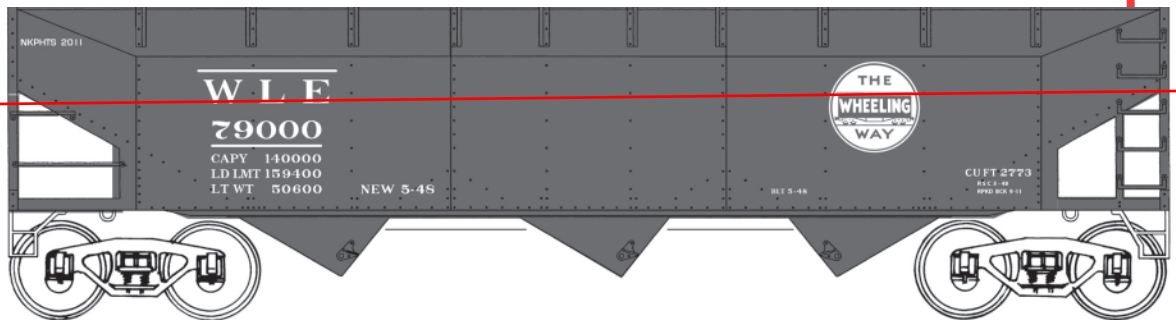

NEW!

Fall 2011 Limited Edition Offerings From
BUFFALO CREEK GRAPHICS
PO Box 243 • Niagara Falls, NY 14304-0243
BCKgraphics@aol.com • www.TrainResource.com

Nickel Plate Road/Wheeling & Lake Erie 3-Bay Offset Hoppers Available in Three Versions

OH110 A&B NKP Prototype (2 Different Road Numbers) **\$59.00** each

OH110P W&LE Prototype **\$59.00** each

~~**SOLD OUT OH110G** W&LE NKPHTS Convention Commemorative Car
Convention Car Features Special NKPHTS Markings and W&LE Herald~~