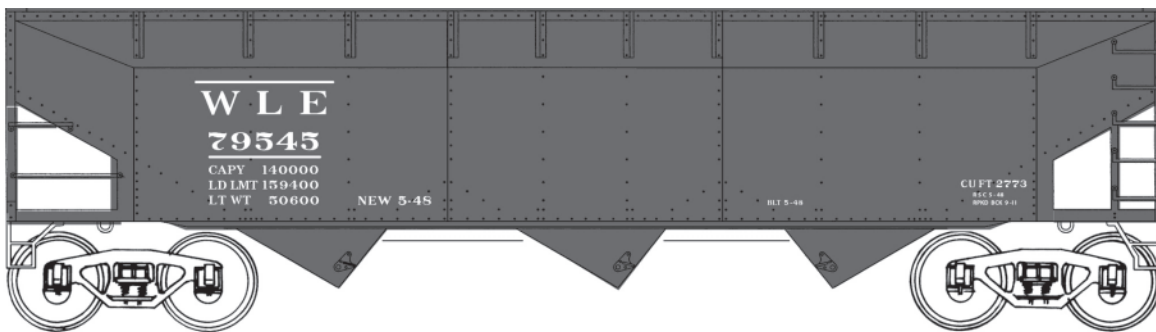

NEW!

Fall 2011 Limited Edition Offerings From
BUFFALO CREEK GRAPHICS
PO Box 243 • Niagara Falls, NY 14304-0243
BCKgraphics@aol.com • www.TrainResource.com

Nickel Plate Road/Wheeling & Lake Erie 3-Bay Offset Hoppers Available in Three Versions

OH110 A&B NKP Prototype (2 Different Road Numbers) **\$59.00** each

OH110P W&LE Prototype **\$59.00** each

~~**SOLD OUT OH110G** W&LE NKPHTS Convention Commemorative Car
Convention Car Features Special NKPHTS Markings and W&LE Herald~~