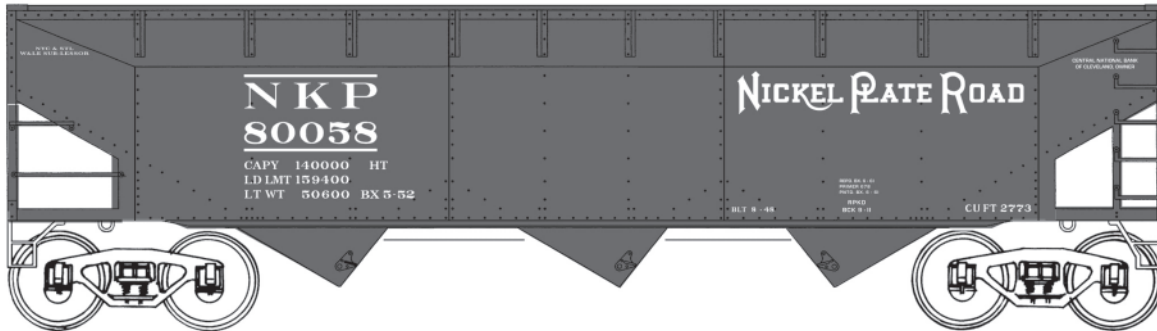

NEW!

Fall 2011 Limited Edition Offerings From
BUFFALO CREEK GRAPHICS
PO Box 243 • Niagara Falls, NY 14304-0243
BCKgraphics@aol.com • www.TrainResource.com

Nickel Plate Road/Wheeling & Lake Erie 3-Bay Offset Hoppers Available in Three Versions

OH110 A&B NKP Prototype (2 Different Road Numbers) **\$59.00** each

OH110P W&LE Prototype **\$59.00** each

~~**SOLD OUT OH110G** W&LE NKPHTS Convention Commemorative Car
Convention Car Features Special NKPHTS Markings and W&LE Herald~~